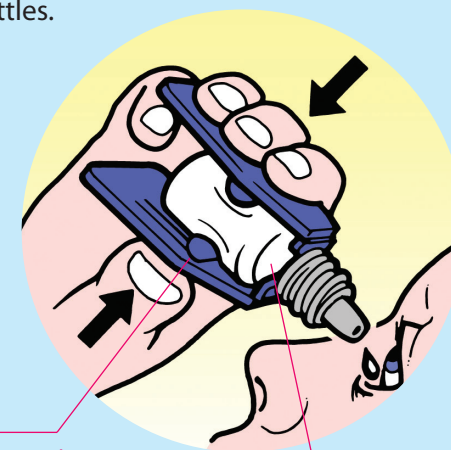

Easy grip wings

Enables more controlled delivery of eye drop.

Clips onto the bottle neck

Universal fitting.