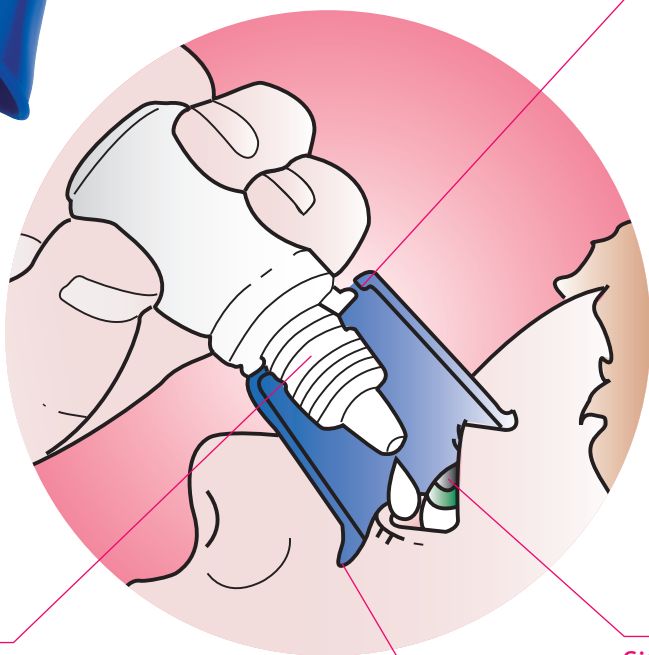

Autodrop®

The simple eye drop delivery system

OP/600/MCC/1206/7

Product code:
OP6000

- Developed together with the Royal National Institute for the Blind.
- Made of easy to clean Polypropylene, reducing the risk of contamination and cross infection.

Autodrop[®] delivers the solution

Autodrop provides the simple solution to the difficult problem of eye drop instillation by delivering the dose in the right place, time after time after time.

Keyhole fitting

Eye drop bottle can be left on Autodrop for the entire course of treatment. Top of eye drop bottles can be replaced after use.

Small lip

It holds lower eyelid down and prevents blinking.

A unique pinhole

Directs gaze away from descending drops and prevents blinking.

Sits perfectly over the eye

Delivers eye drop in the exact place first time improving patient compliance.

Autosqueeze[™]

The easy grip action