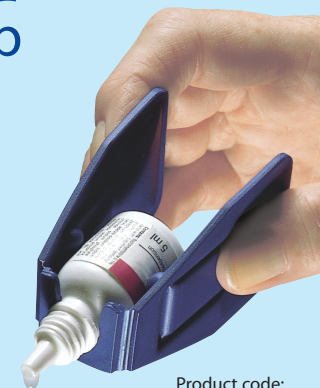

Eye drop bottle can be left on Autodrop for the entire course of treatment. Top of eye drop bottles can be replaced after use.

Small lip

It holds lower eyelid down and prevents blinking.

A unique pinhole

Directs gaze away from descending drops and prevents blinking.

Sits perfectly over the eye

Delivers eye drop in the exact place first time improving patient compliance.

Autosqueeze[™]

The easy grip action

Autosqueeze has been specifically designed to assist those people who find manual dexterity a problem when it comes to eye drop application.

Its designed ribbed wings enable the user to grip and squeeze the eye drop bottle to deliver the right dose with the minimum of effort.

Autosqueeze fits most leading eye drop bottles.

Product code:
OP6100

Easy grip wings

Enables more controlled delivery of eye drop.

Clips onto the bottle neck

Universal fitting.